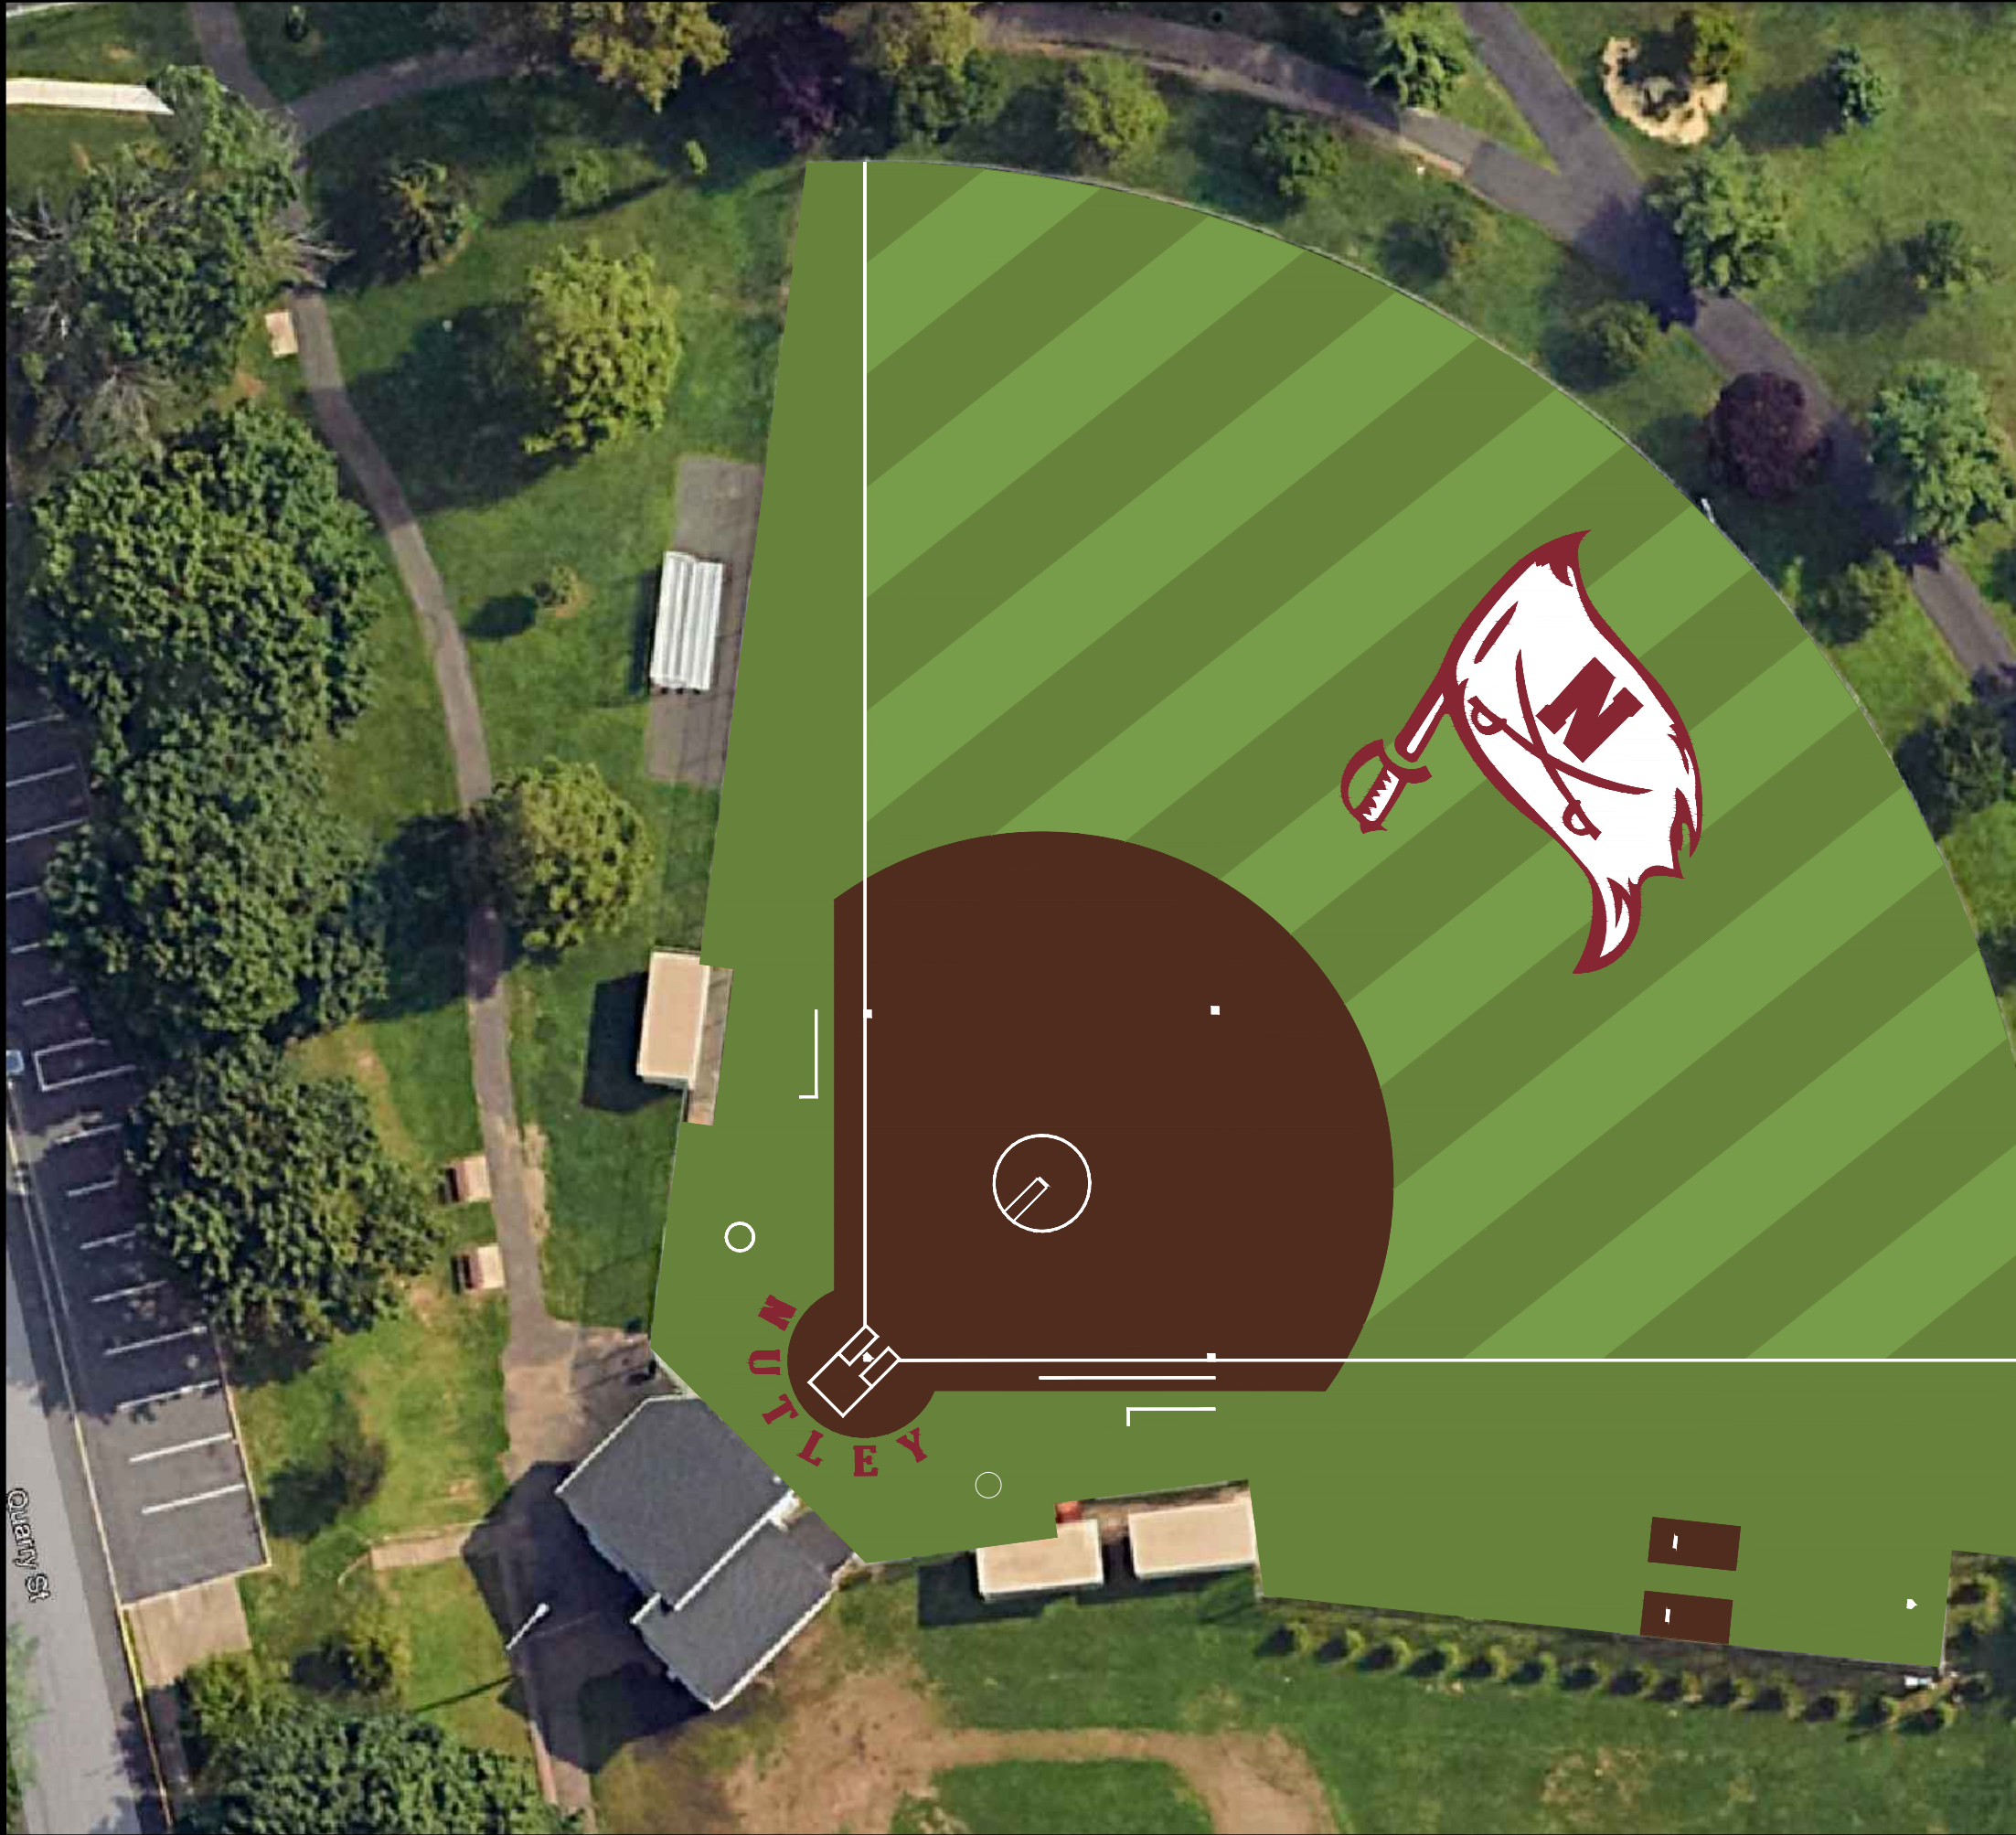

C:\Users\jara\OneDrive\Documents\Operations SST - Operations\2024 OPERATIONS\2024 Estimates\Father Goltzbach Softball Field - LD8 Rendering\Father Goltzbach Softball Field

RENDERING NOTES

- 1. Softball Field Size: 45,565 SF
- 2. 5' Halo letter
- 3. 2,000 SF Outfield Logo

scale = 1" = 30'

PRODUCT: TBD
AREA: TBD
INFILL TYPE: RUBB/SAND
INFILL RATIO: TBD
INSTALLER: TBD

FATHER GOLTZBACH  
 SOFTBALL FIELD  
 NUTLEY, NJ 07110

RENDERING

JOB #: #####

DATE: 1/17/2024

DRAWN BY:  
Jimmy Aragón

T R  
 SHEET  
 OF 15

ISSUED FOR ESTIMATING

COPYRIGHT © 2019 - SHAW SPORTS TURF (ALL RIGHTS RESERVED)